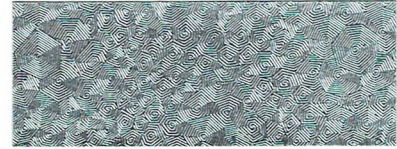

IVORY

RED

DARK GREEN

BERRY

LIGHT STONE

LIGHT BROWN

COPPER METALLIC

BRONZE

BRITE RED

GALVALUME®

HAWAIIAN BLUE

DARK GRAY

BONE WHITE

Custom Trim Available in all stocked colors

*Available in both 29 & 26 gauge Tuff Rib® and R-Panel, otherwise available in 26 gauge only.
Some colors may be subject to availability. Please ask sales representative for availability.*